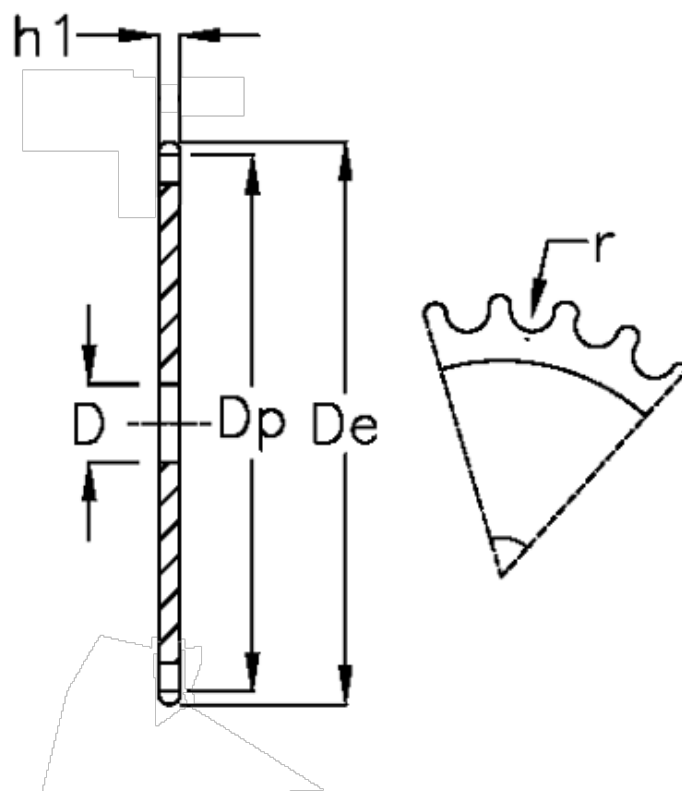

Article number: 616021006029

Description: Plate wheel 10 B-1 Z=29 simplex

## Measures

C	= 2
D	= 16
De	= 153.8
Dp	= 146.83
For chain size	= 5/8 x 3/8
For chain type	= 10 B-1
h1	= 9.1
Number of teeth	= 29

r = 10.16